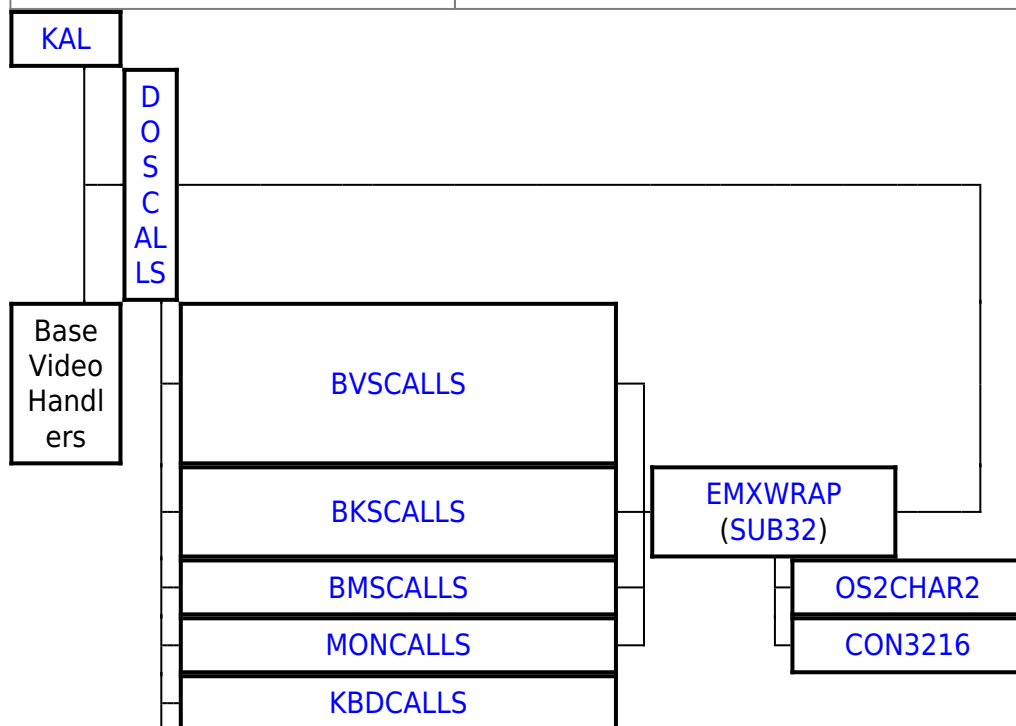

Please help to find info about enries marked as *No info*

ERRTXT

Ordinal	Name	Desc	Status
1	IPFMain		
2	IPFWinProc		

OS/2 DLLs	
Base API	DOSCALLS EMXWRAP SUB32 ANSICALL NLS MSG MONCALLS KBDCALLS MOUCALLS VIOCALLS SESMGR BKSCALLS BMSCALLS BVSCALLS NAMPIPES QUECALLS OS2CHAR
Bidirectional NLS	BDCALLS BDCALLS32 BDIME BDBVH BDVIEW BDWPCLS BIDIPM PMBIDI
Unicode API	UCONV UNIKBD LIBUNI
BVH (Base Video Handlers)	BVHINIT BVHMPA BVHVGA BVHSVGA BVHWNDW
GRADD subsystem	VMAN SOFTDRAW GRE2VMAN GENGRADD
IPF (Information Presentation facility)	HELPMGR HPMGRMRI MINXOBJ IBMHMGR NEWVIEW MINXMRI ERRTXT
REXX	REXX REXXAPI REXXUTIL REGINA
The core PM DLL's	PMMERGE PMMRGRES PMSHAPI PMSHLTKT PMGRE PMGPI PMDRAG PMCTLS PMMLE PMSPL PMVIOP PMWIN
Open32	PMWINX MIRRORS REGISTRY
Intelligent Font Interface drivers	PMATM TRUETYPE PMUNIF FREETYPE PMPRE
Data Exchange	PMCLIP PMDDE PMDDEML
VDM PM interface	PMVDMH PMVDMP SEAMLESS SHIELD
WPS	PMWP PMWPMRU PMVDDROP
Miscellaneous	PMPIC PMTKT MVDM
SOM API	SOM SOMC