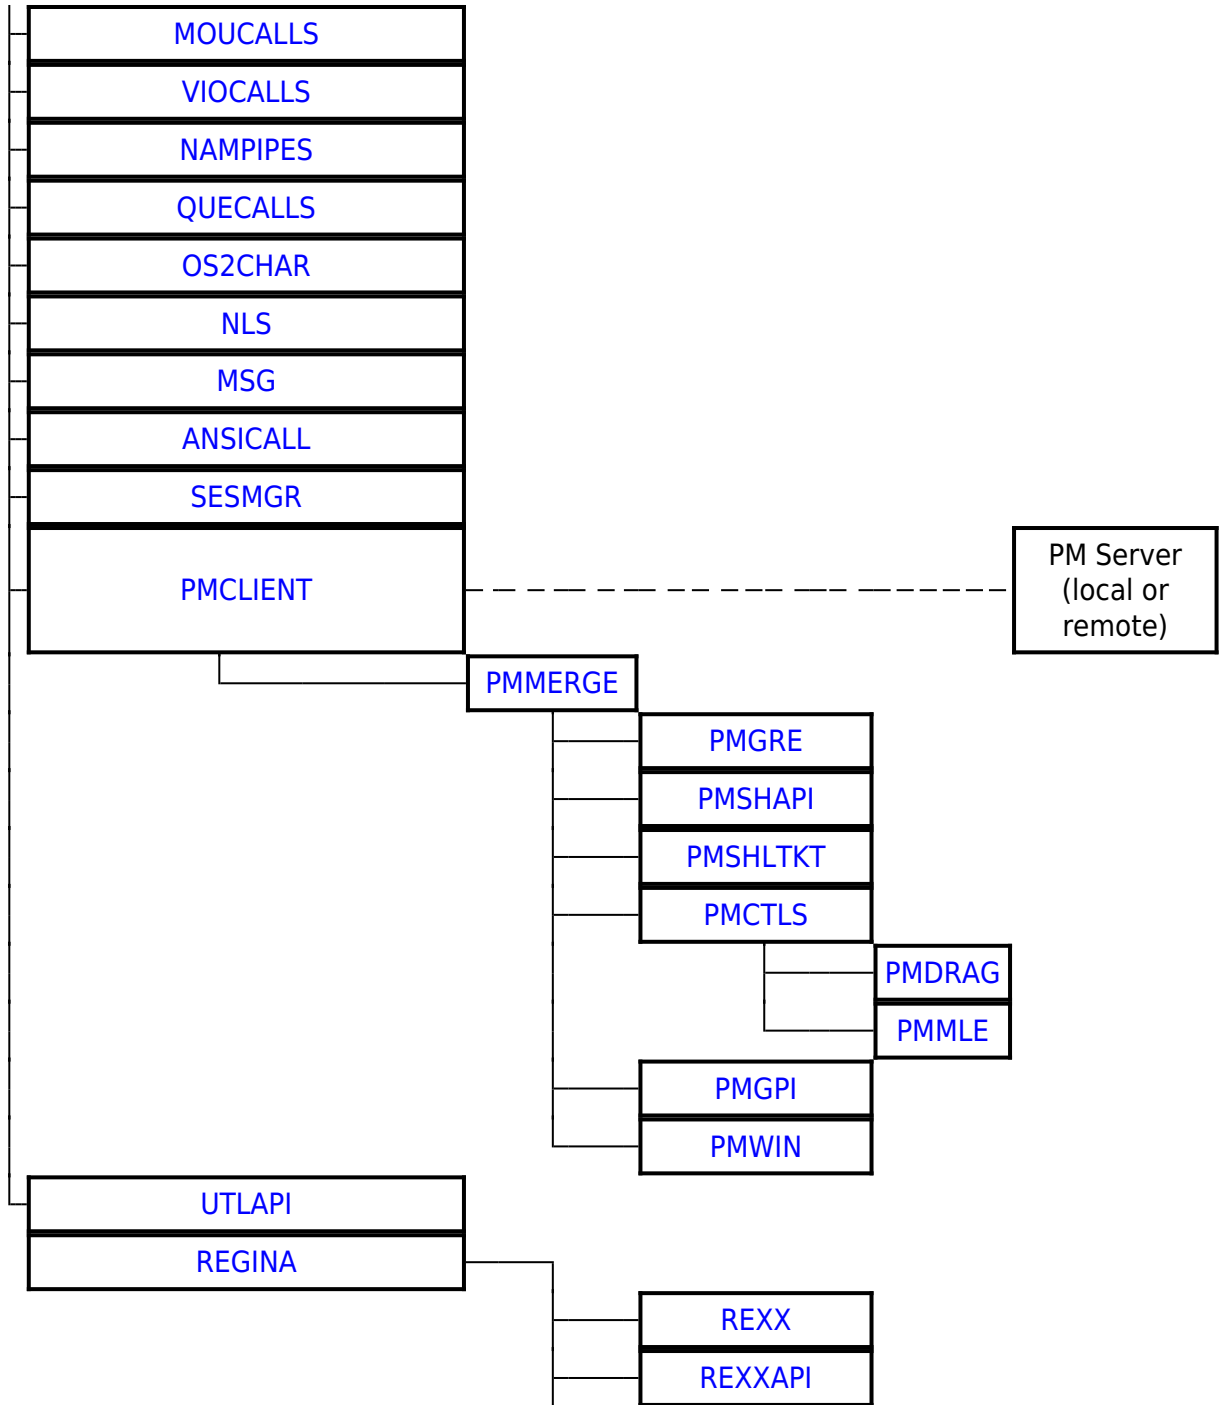

Please help to find info about enries marked as *No info*

ERRTXT

Ordinal	Name	Desc	Status
1	IPFMain		
2	IPFWinProc		

OS/2 DLLs	
Base API	DOSCALLS EMXWRAP SUB32 ANSICALL NLS MSG MONCALLS KBDCALLS MOUCALLS VIOCALLS SESMGR BKSCALLS BMSCALLS BVSCALLS NAMPIPES QUECALLS OS2CHAR
Bidirectional NLS	BDCALLS BDCALLS32 BDIME BDBVH BDVIEW BDWPCLS BIDIPM PMBIDI
Unicode API	UCONV UNIKBD LIBUNI
BVH (Base Video Handlers)	BVHINIT BVHMPA BVHVGA BVHSVGA BVHWNDW
GRADD subsystem	VMAN SOFTDRAW GRE2VMAN GENGRADD
IPF (Information Presentation facility)	HELPMGR HPMGRMRI MINXOBJ IBMHMGR NEWVIEW MINXMRI ERRTXT
REXX	REXX REXXAPI REXXUTIL REGINA
The core PM DLL's	PMMERGE PMMRGRES PMSHAPI PMSHLTKT PMGRE PMGPI PMDRAG PMCTLS PMMLE PMSPL PMVIOP PMWIN
Open32	PMWINX MIRRORS REGISTRY
Intelligent Font Interface drivers	PMATM TRUETYPE PMUNIF FREETYPE PMPRE
Data Exchange	PMCLIP PMDDE PMDDEML
VDM PM interface	PMVDMH PMVDMP SEAMLESS SHIELD
WPS	PMWP PMWPMRU PMVDDROP
Miscellaneous	PMPIC PMTKT MVDM
SOM API	SOM SOMC

2016/07/25 02:16 · prokushev · 0 Comments

From: <https://osfree.ru/doku/> - **osFree wiki**

Permanent link: <https://osfree.ru/doku/doku.php?id=en:docs:os2:modules:errtxt>

Last update: **2016/08/04 06:35**