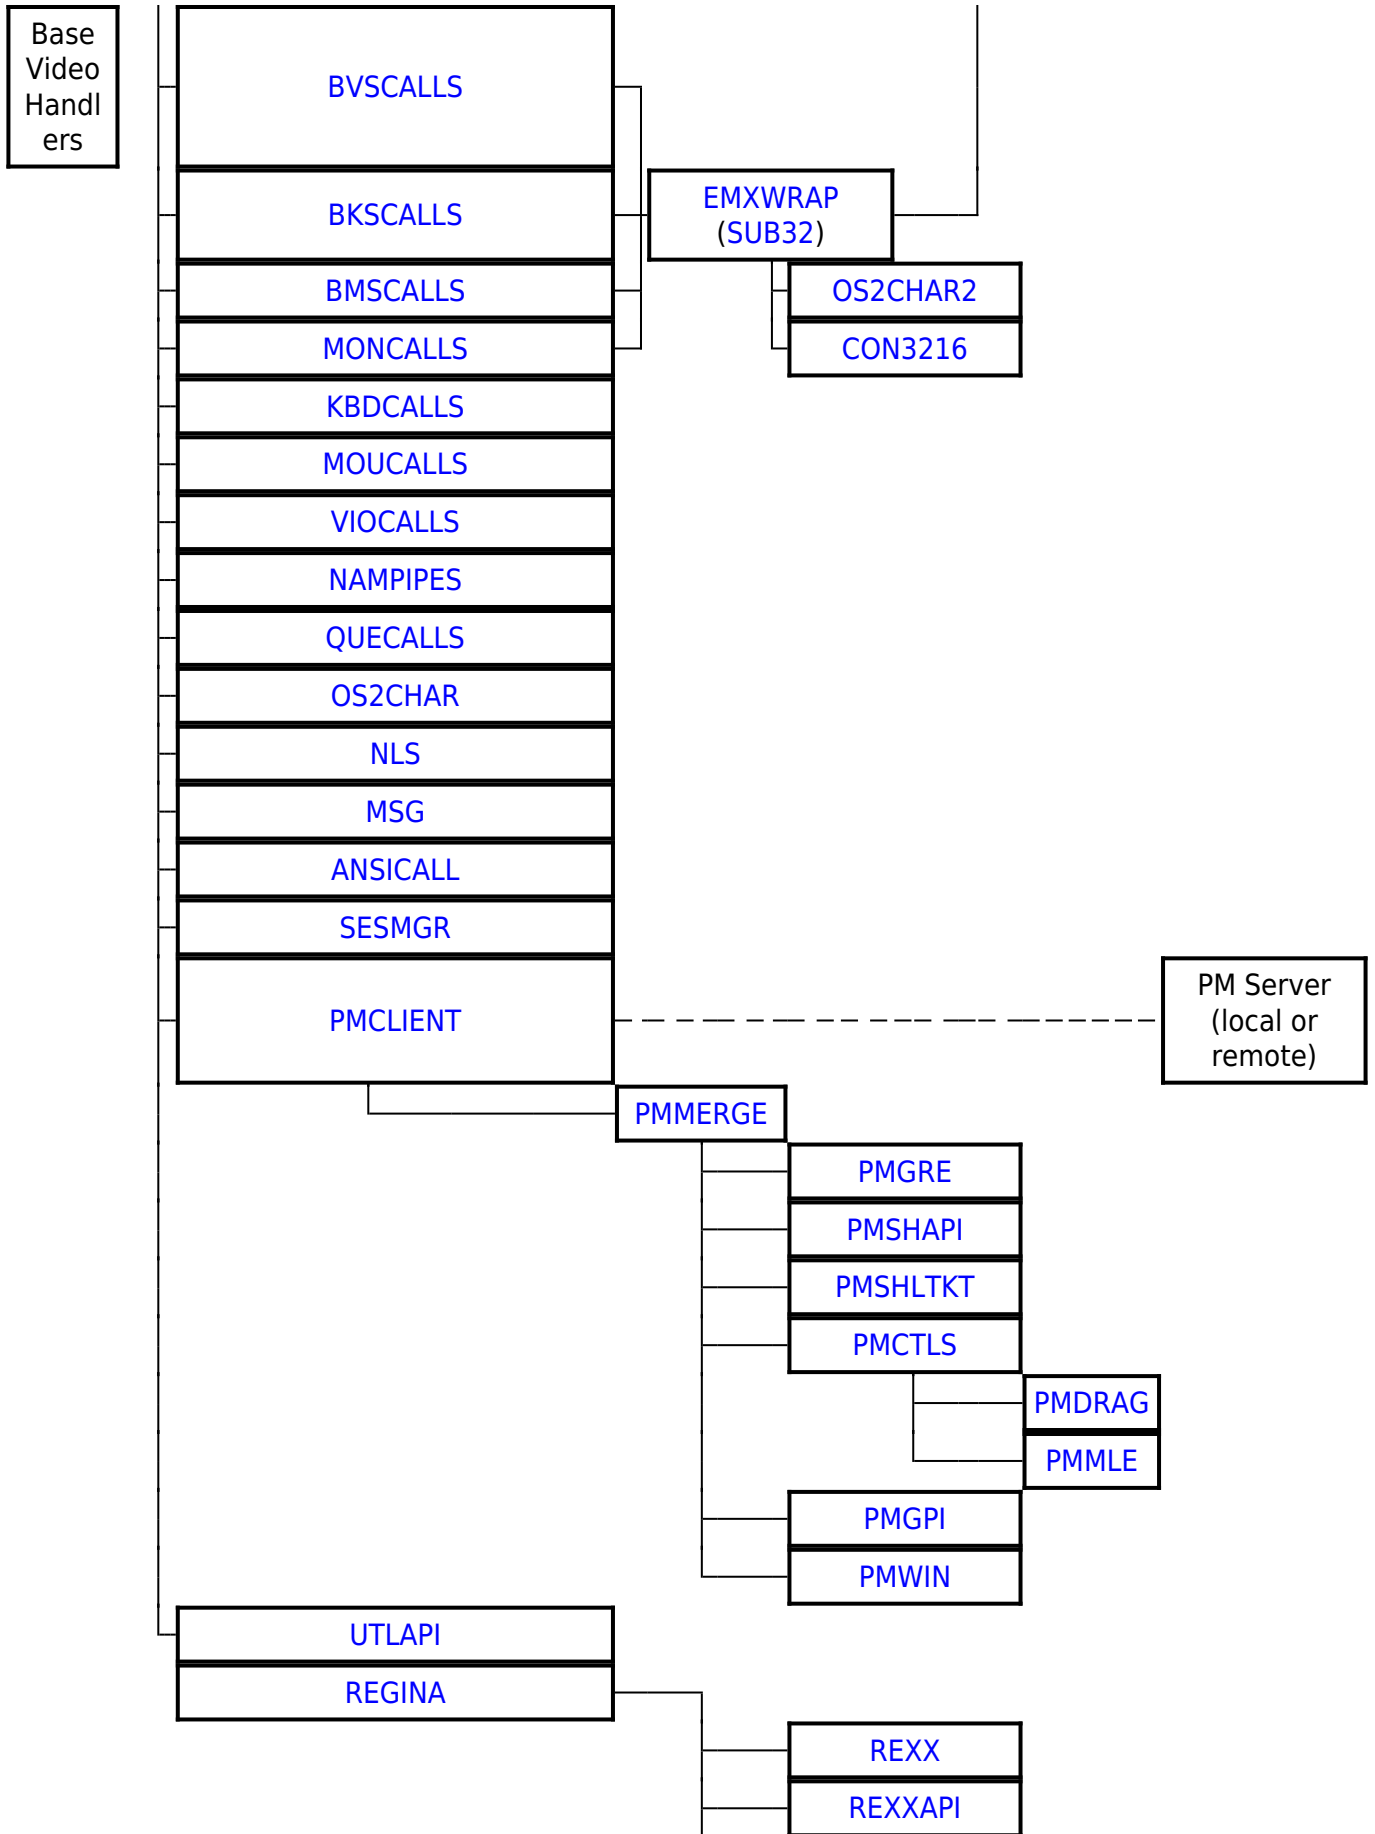

Please help to find info about enries marked as *No info*

## UNIKBD

Ordinal	Name	Desc	Status
1	UniCreateKeyboard		
2	UniDestroyKeyboard		
3	UniQueryKeyboard		
4	UniResetShiftState		
5	UniUpdateShiftState		
6	UniTranslateKey		
7	UniTranslateDeadkey		
8	UniUntranslateKey		
9	UnilnitKeyboard		

OS/2 DLLs	
Base API	DOSCALLS EMXWRAP SUB32 ANSICALL NLS MSG MONCALLS KBDSCALLS MOUCALLS VIOCALLS SESMGR BKSCALLS BMSCALLS BVSCALLS NAMPIPES QUECALLS OS2CHAR
Bidirectional NLS	BDCALLS BDCALLS32 BDIME BDBVH BDVIEW BDWPCLS BIDIPM PMBIDI
Unicode API	UCONV UNIKBD LIBUNI
BVH (Base Video Handlers)	BVHINIT BVHMPA BVHVGA BVHSVGA BVHWNDW
GRADD subsystem	VMAN SOFTDRAW GRE2VMAN GENGRADD
IPF (Information Presentation facility)	HELPMGR HPMGRMRI MINXOBJ IBMHMGR NEWVIEW MINXMRI ERRTXT
REXX	REXX REXXAPI REXXUTIL REGINA
The core PM DLL's	PMMERGE PMMRGRES PMSHAPI PMSHLTKT PMGRE PMGPI PMDRAG PMCTLS PMMLE PMSPL PMVIOP PMWIN
Open32	PMWINX MIRRORS REGISTRY
Intelligent Font Interface drivers	PMATM TRUETYPE PMUNIF FREETYPE PMPRE
Data Exchange	PMCLIP PMDDE PMDDEML
VDM PM interface	PMVDMH PMVDMP SEAMLESS SHIELD
WPS	PMWP PMWPMRU PMVDDROP
Miscellaneous	PMPIC PMTKT MVDM
SOM API	SOM SOMC